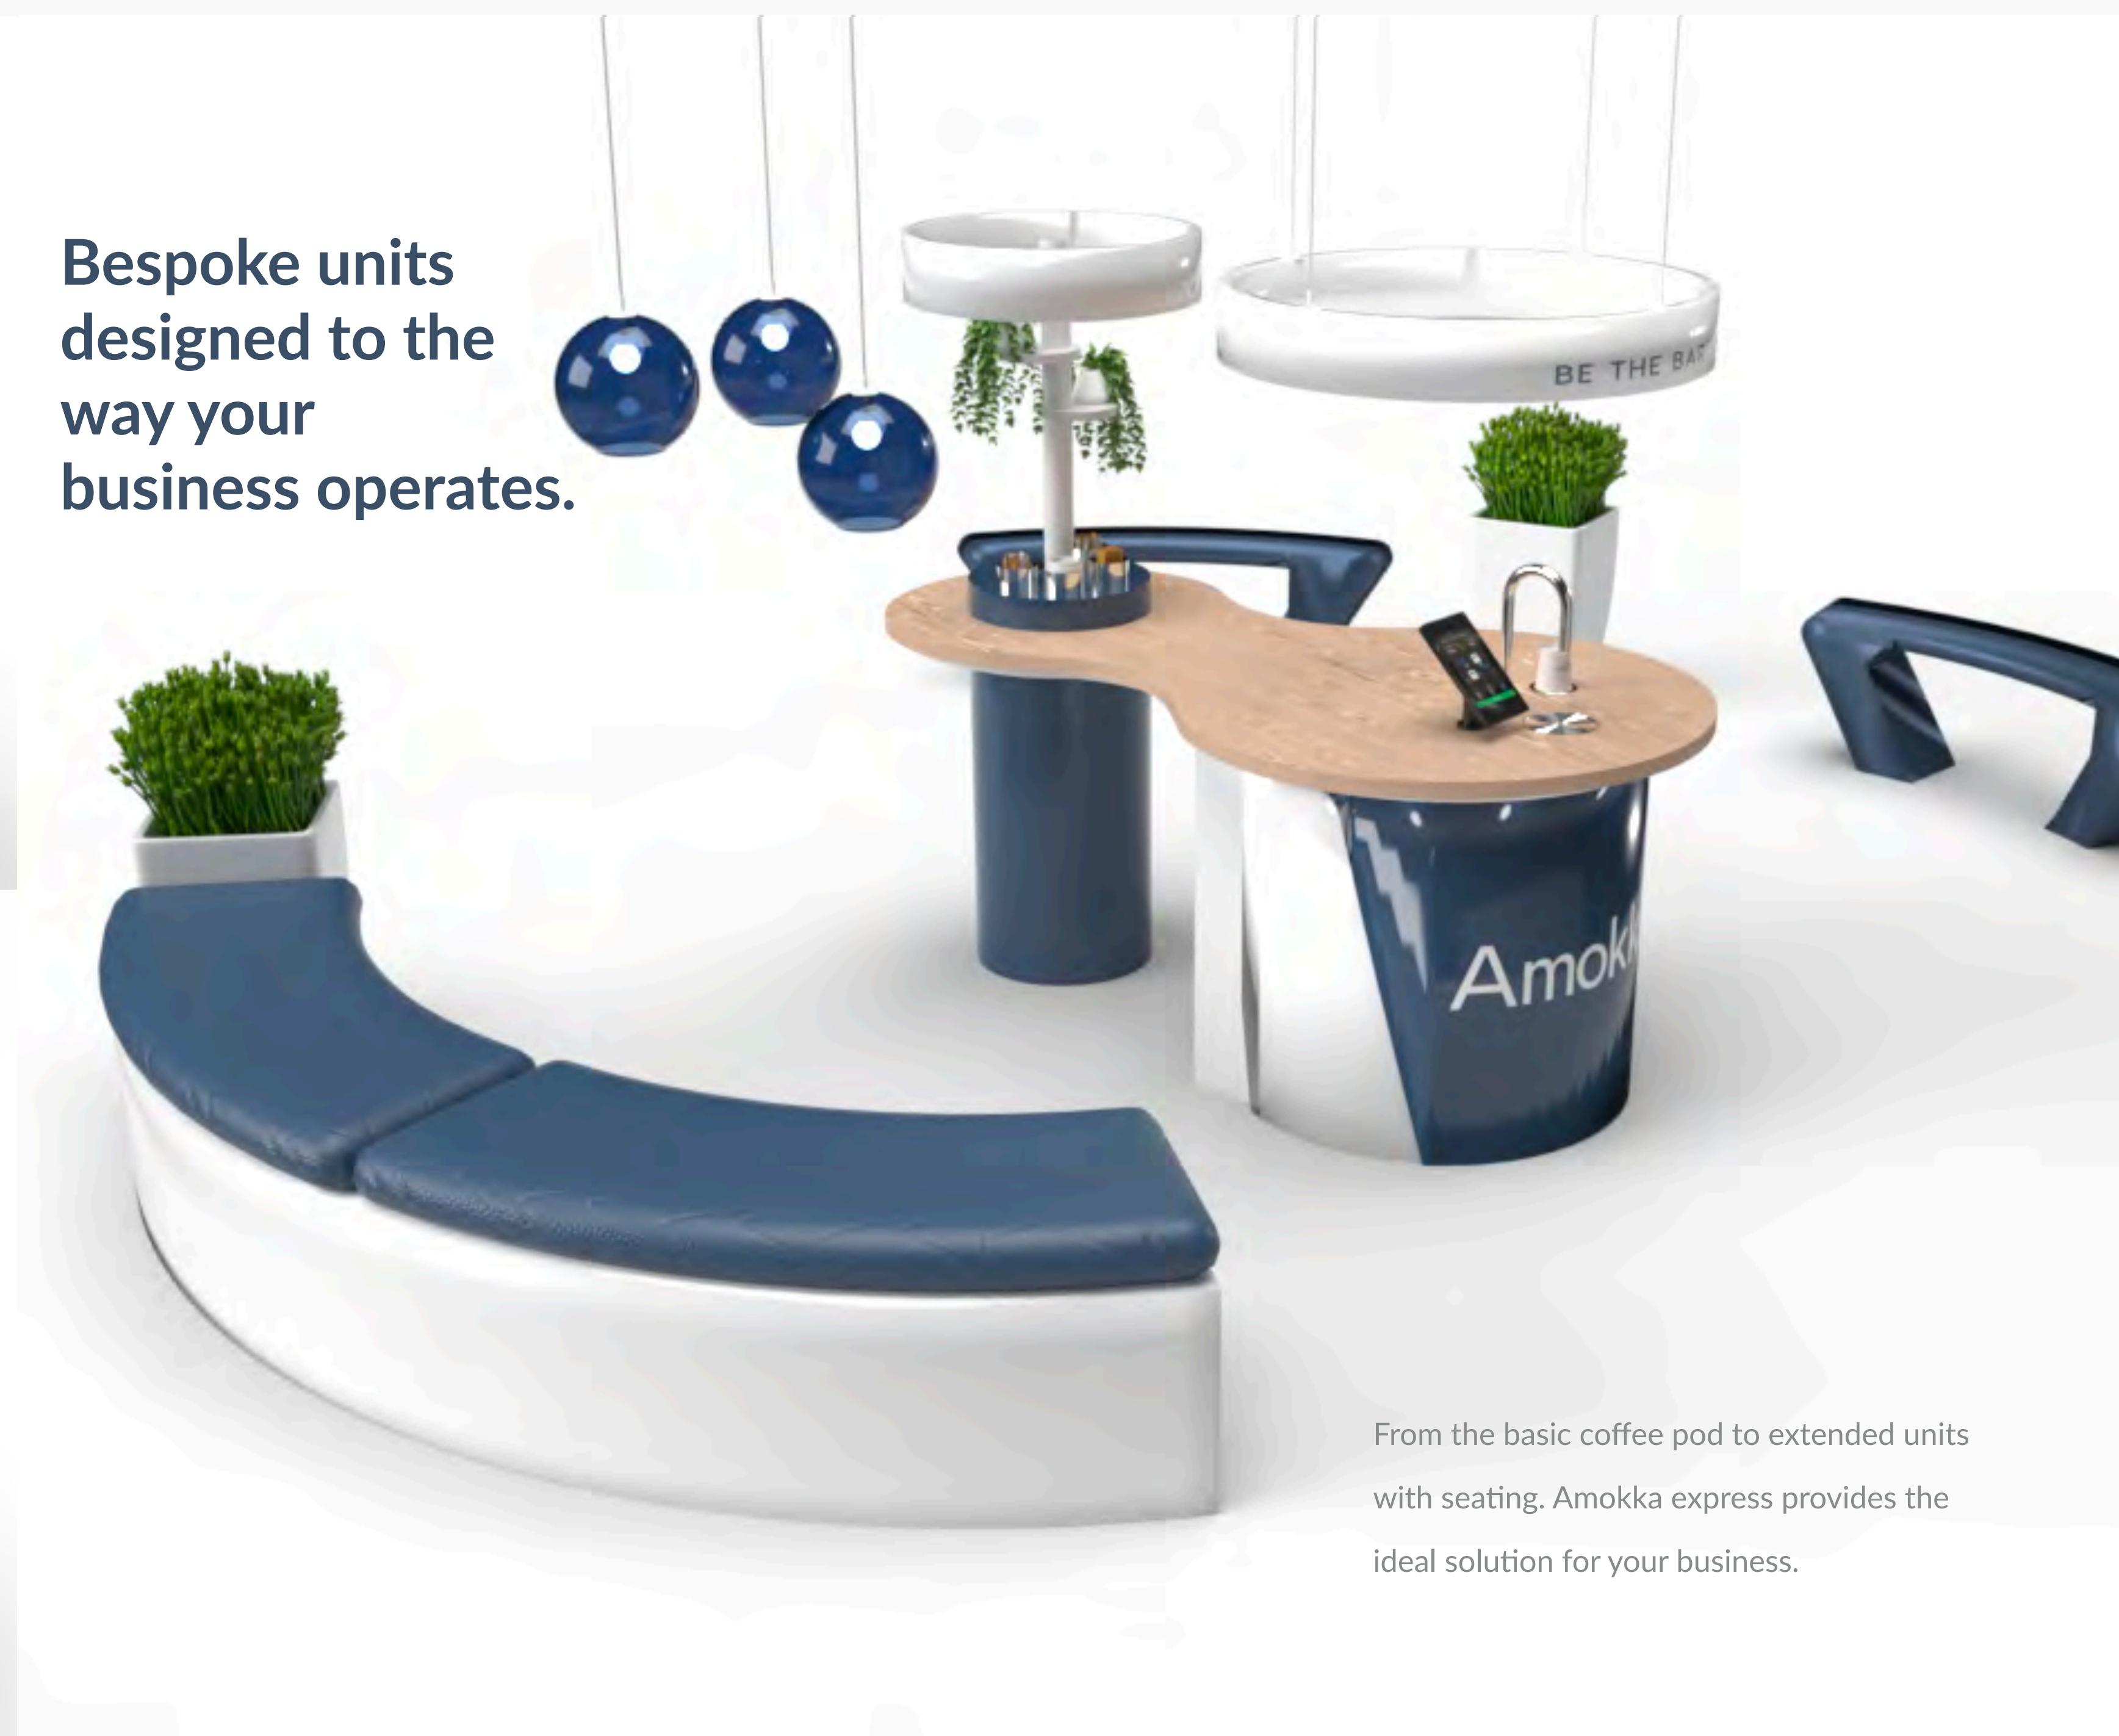

Style, convenience & taste!

Compact, clean & crafted

BESPOKE BRANDING TO MATCH YOUR BRAND

Grab & go or grab & stay

Today's millennials & GenZ are now used to 'grabbing an Uber' or 'clicking a pizza'. Easy, fast no queueing products and services direct from your mobile.

Dual self-serve or counter service

If you need a solution that can be both manned and unmanned our dual counter modules provide an ideal flexible solution.

SELECT AND DISPENSE POINT

CONDIMENT AREA

RELAX AREA

Self-serve journey

Designed to keep worktops clean and clutter free by having everything below the counter level

Bespoke units designed to the way your business operates.

From the basic coffee pod to extended units with seating, Amokka express provides the ideal solution for your business.