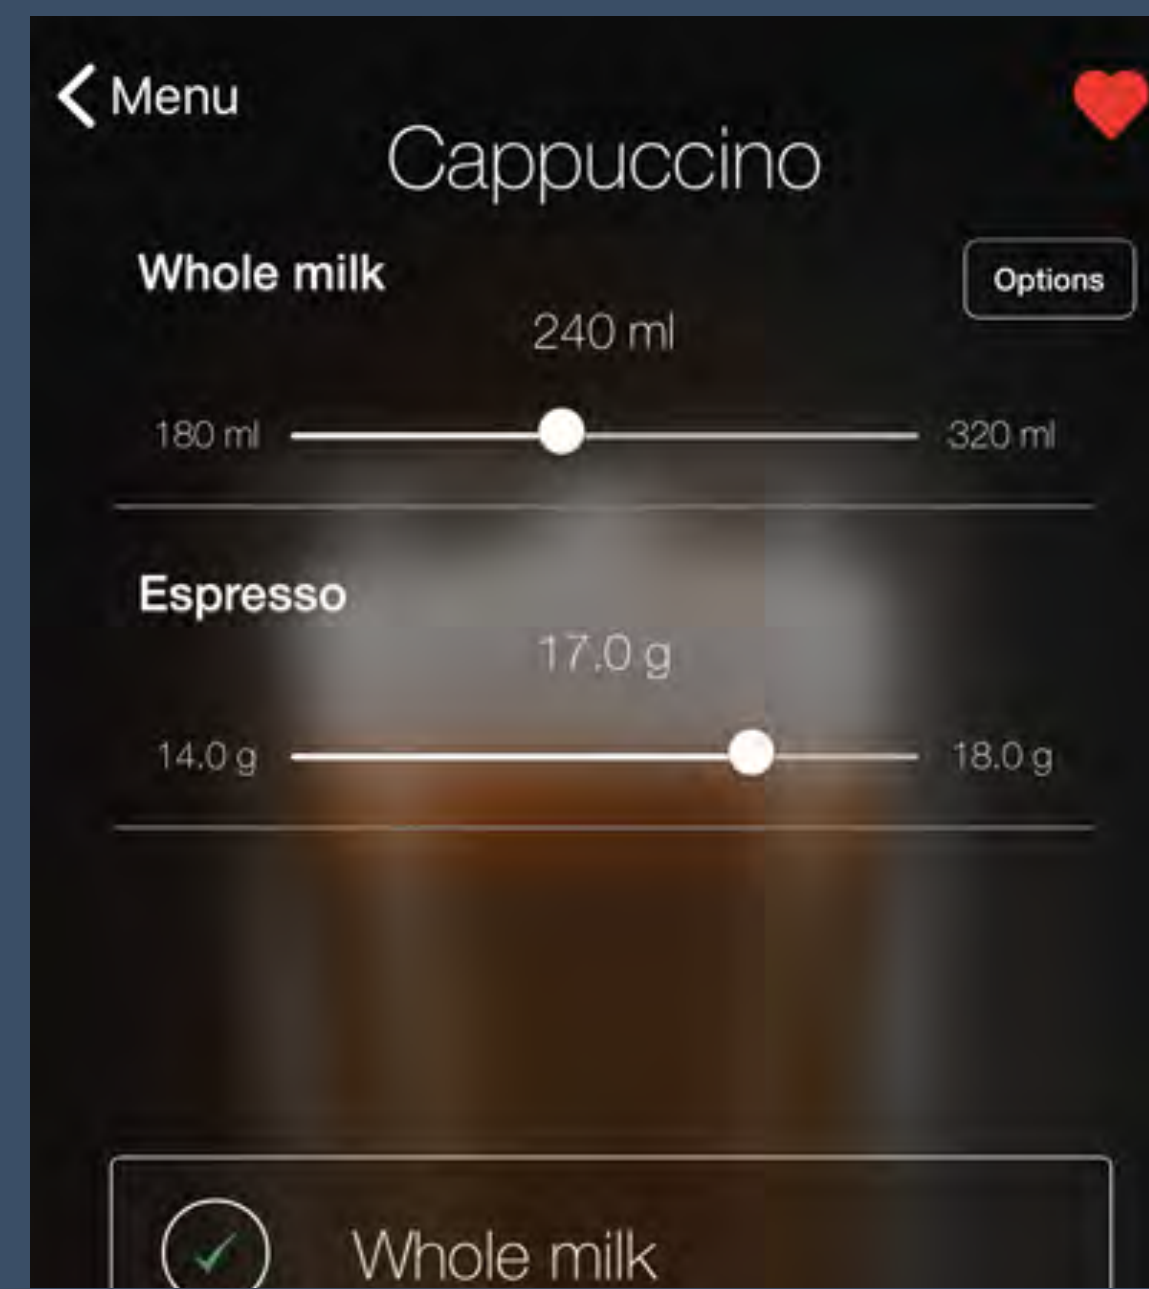

Amokka®

EXPRESS

BE THE BARISTA