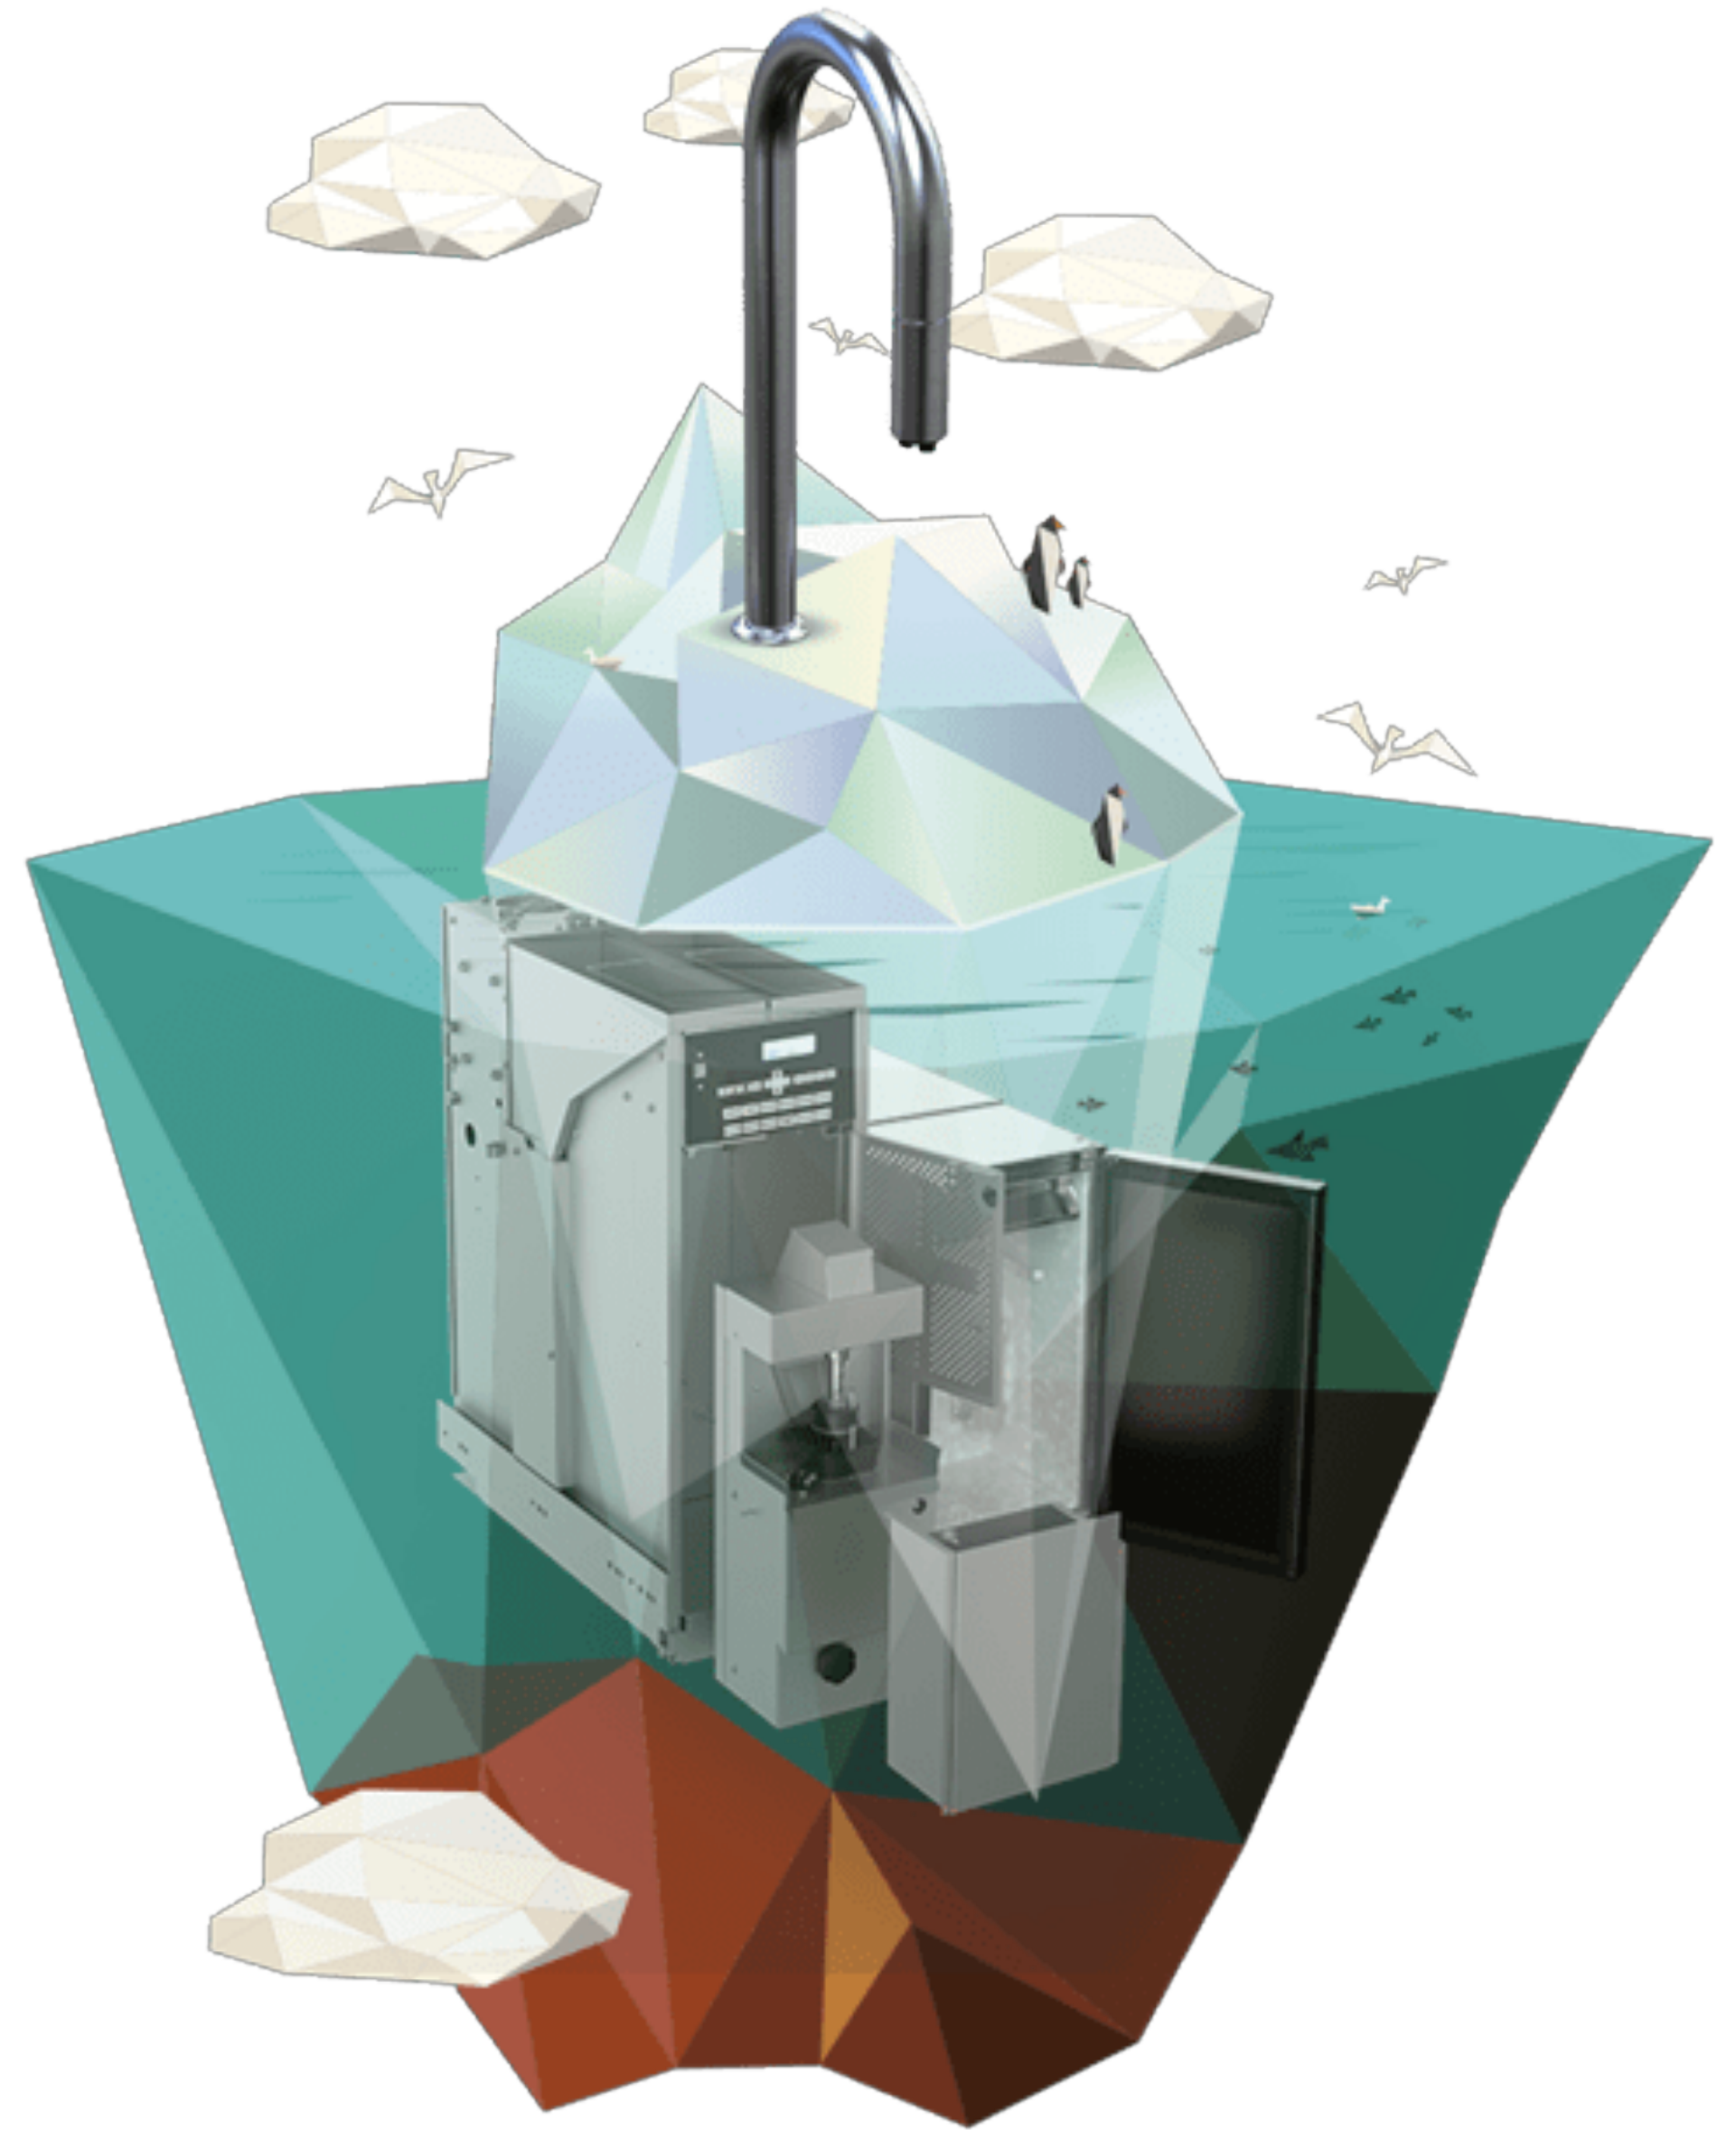

Speciality choice from superior fresh milk steaming

The perfect steamed milk with micro-bubbles for a velvety finish to speciality coffees such as Latte, Flat White, Mocha and Cappuccino.

THE WORLD'S SMALLEST MILK FOAMER

Choice, control and flexibility for all

With remote app-control and cloud management services, you are in complete control of your coffee experience. We have taken our touchless coffee experience to a whole new level with the launch of TopBrewerVoice - a Siri enabled shortcut that allows you to seamlessly order your favourite premium coffee using just your voice.