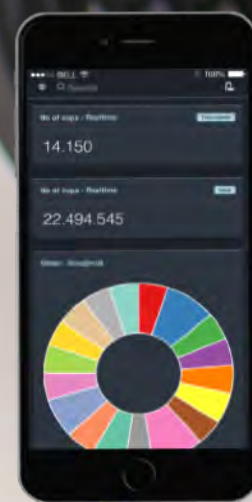

Amokka®
CAFÉ

COFFEE CRAFT & CUISINE

An additional fast lane coffee point to your existing café

With an Amokka EXPRESS point you can offer fast coffee within your slow coffee site

Amokka[®]

EXPRESS

BE THE BARISTA

Alleviate pressure at busy times

Amokka EXPRESS allows for fast coffee or hot chocolate only options for customers who just want to grab & go

Amokka®

EXPRESS

BE THE BARISTA

A great customer experience!

With the customer having complete control over coffee and milk preferences - they will soon become regular users

CoffeeCloud makes setting up and monitoring a breeze.

CoffeeCloud is the world's first dynamic cloud coffee machine management system. With state-of-the-art realtime data, CoffeeCloud gives you access to key metrics, customer purchasing and usage trends and machine diagnostics at a glance.