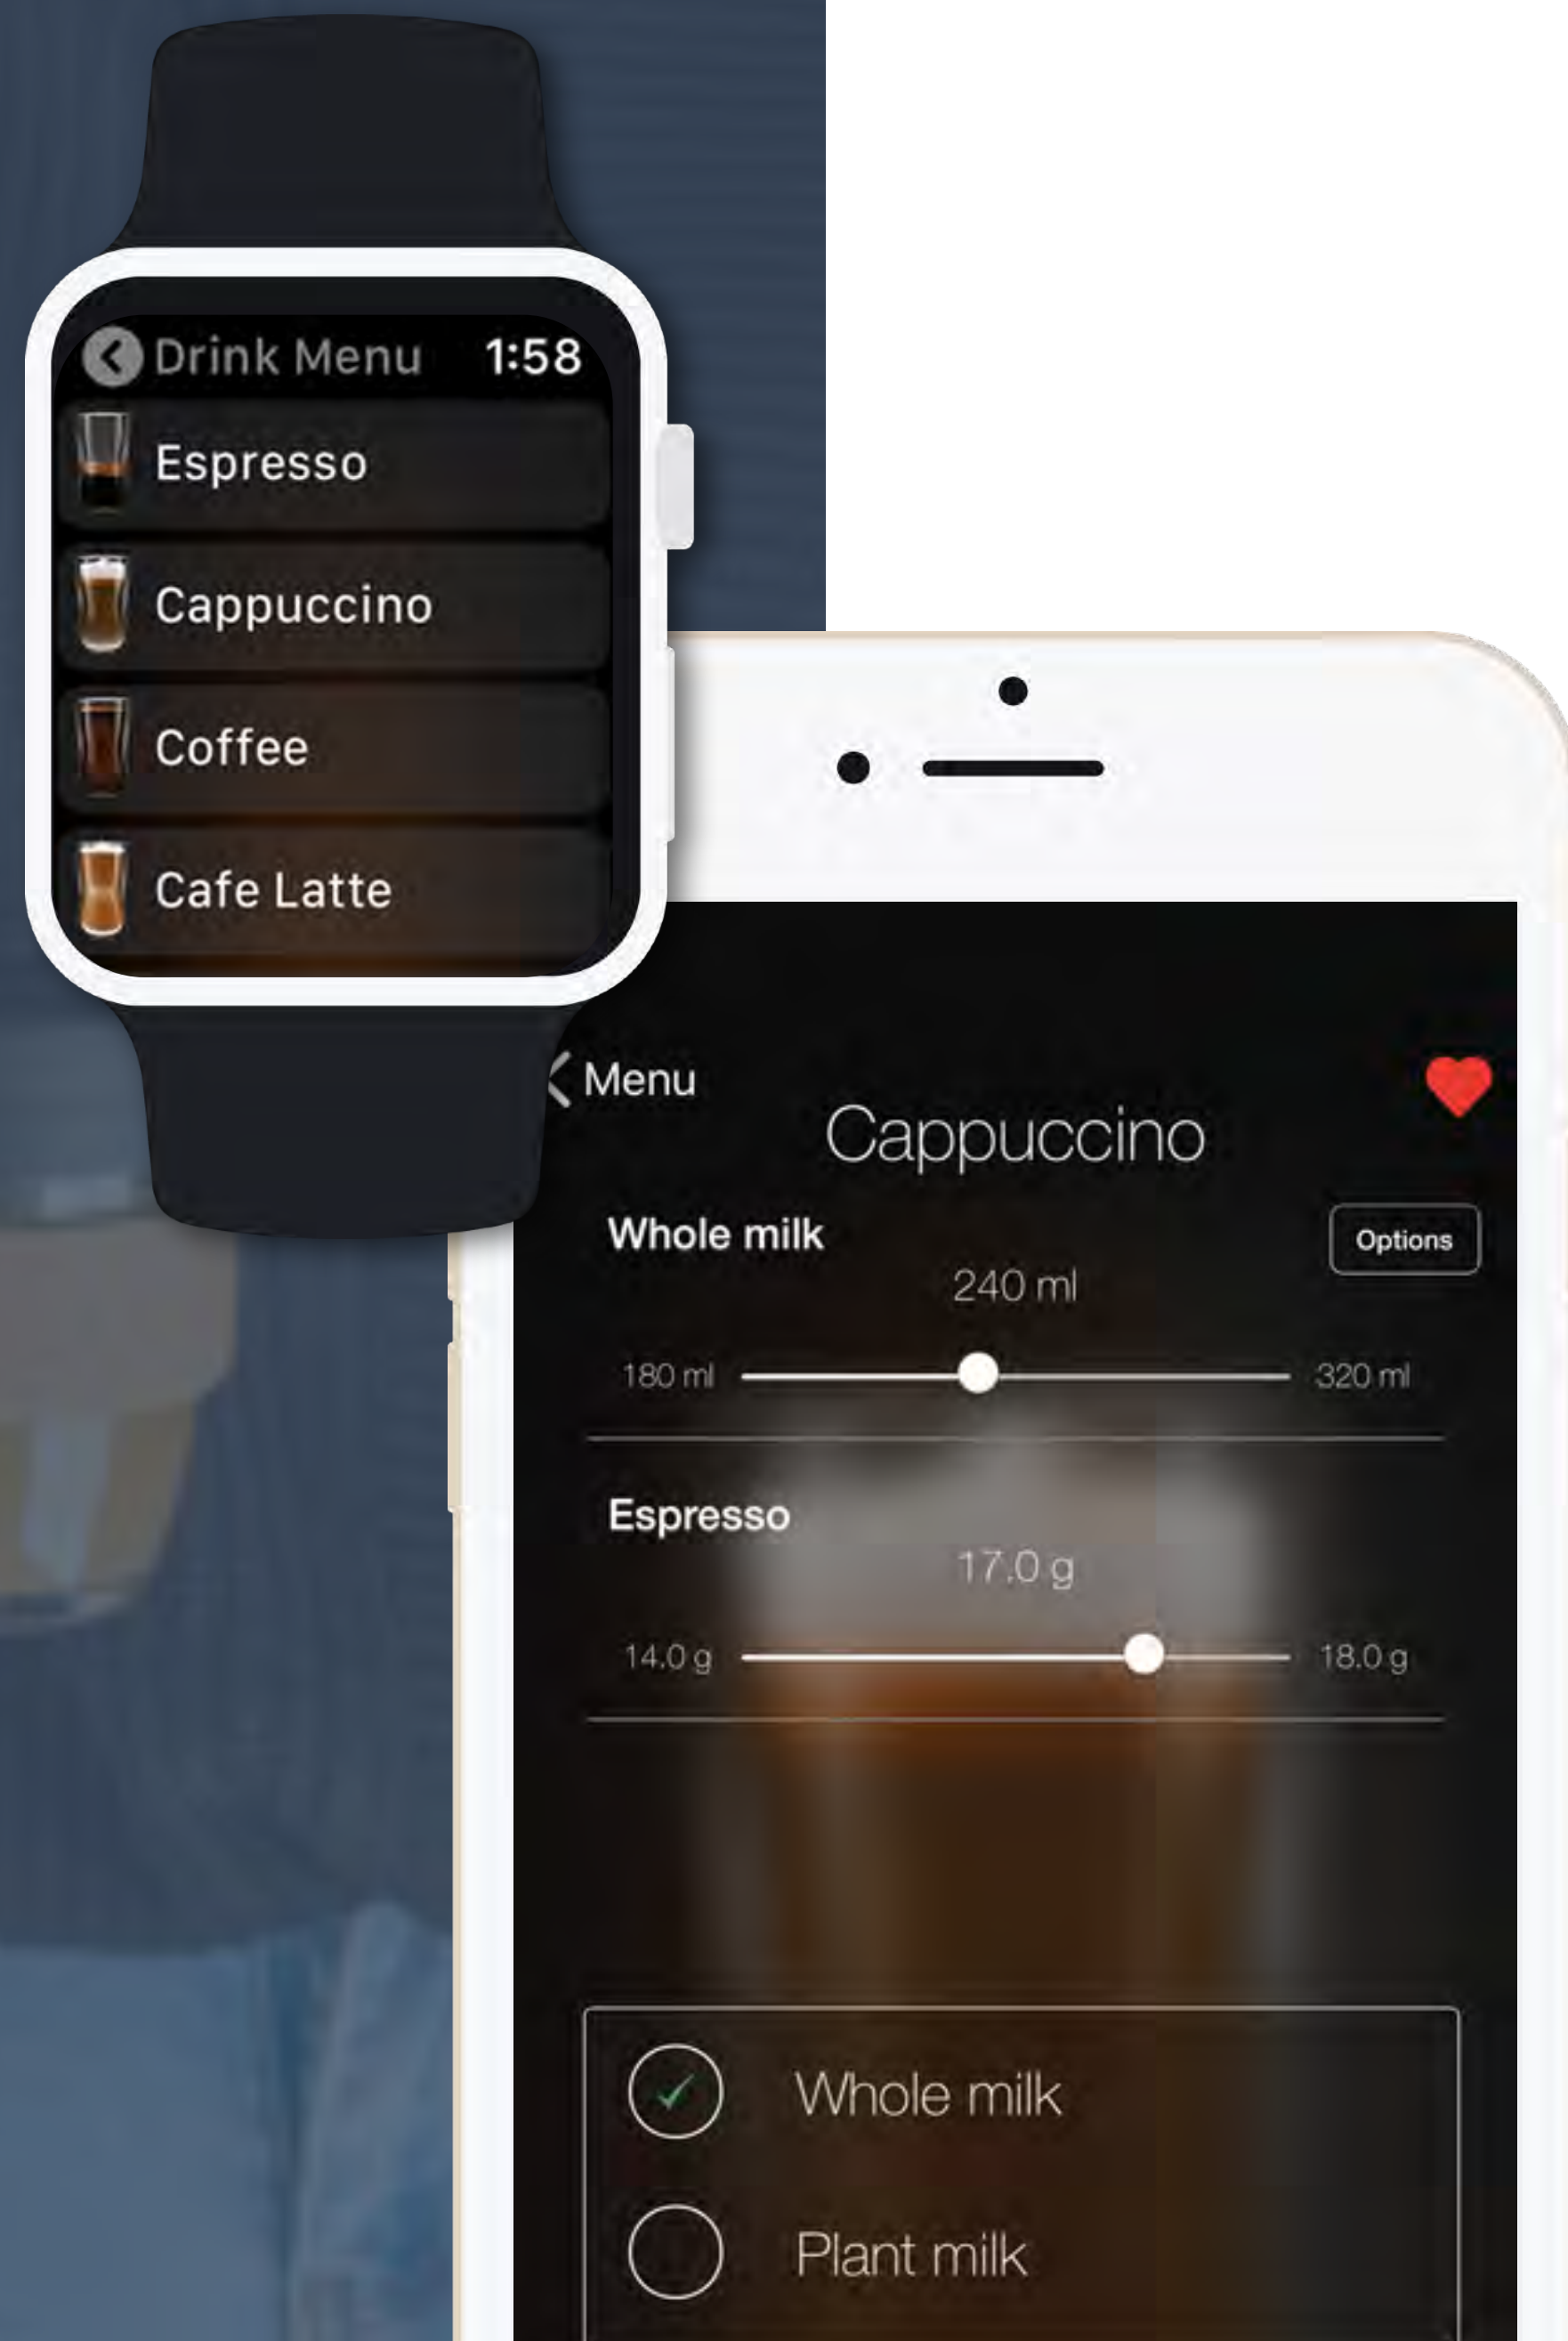

Choice, control and flexibility for all

With remote app-control and cloud management services, you are in complete control of your coffee experience. We have taken our touchless coffee experience to a whole new level with the launch of TopBrewerVoice - a Siri enabled shortcut that allows you to seamlessly order your favourite premium coffee using just your voice.

TopBrewerVoice | works with Siri

Amokka®

EXPRESS

BE THE BARISTA

Android & Apple

SMART TECH SELECT & PAY

Apple & Android Apps

With the free TopBrewer app, consumers can 'be the barista' and customise their coffee exactly how they like it. With remote smartphone use, the TopBrewer app creates a safe, contactless experience.

Single Touch Brewing

One-click to perfection. Simple, accessible and easy to use whether you are brewing a coffee, mocha or hot chocolate our app ensures the ultimate user experience.

Apple App Clips

This new Apple technology allows you to order and pay for your drink without having to install the app. This technology will also be available to Android users soon.